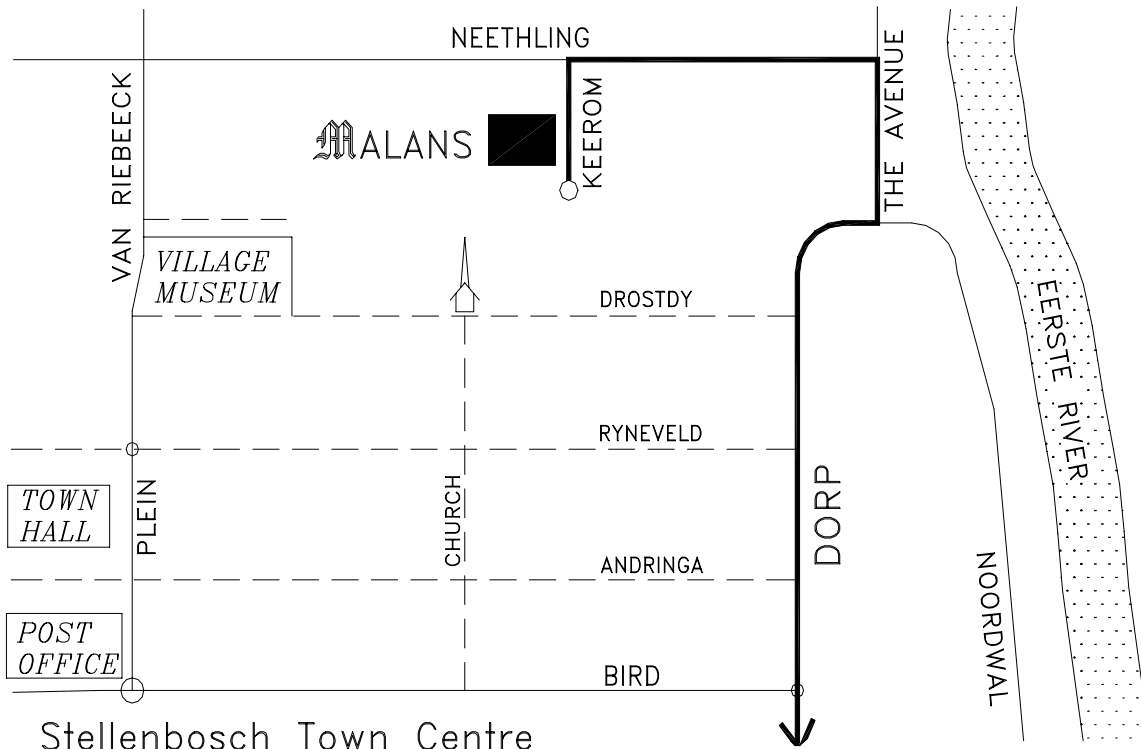

**Gastehuis
Keeromstraat 4
Stellenbosch
7600**

MALANS Gastehuis BK
Tel: (021) 8878859 Fax: (021) 8879909
Cell: 083-6641517

**Guest House
4 Keerom street
Stellenbosch
7600**

From the airport take the N2, direction Somerset West. Turn off onto the R310 to Stellenbosch. At the second traffic light after entering Stellenbosch turn right into Dorp street and follow the route indicated.

From Somerset West or Paarl you will be on the R44. Turn into Dorp street and follow the route indicated.

Stellenbosch Town Centre

To R310 and R44