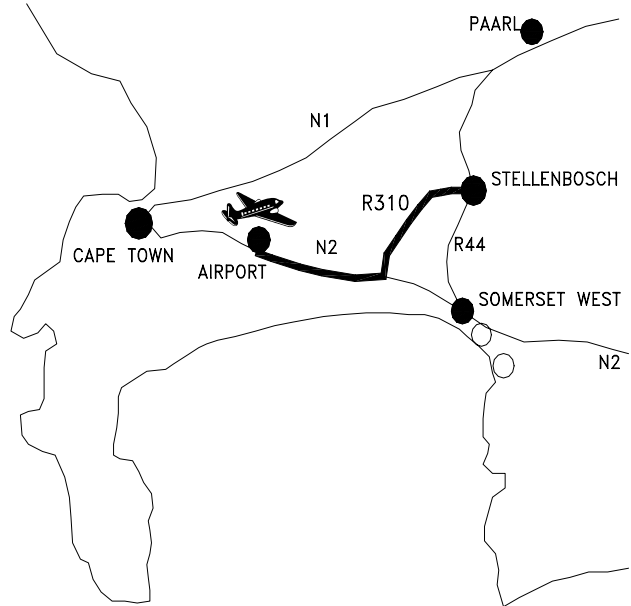

**Gastehuis
Keeromstraat 4
Stellenbosch
7600**

MALANS Gastehuis BK
Tel: (021) 8878859 Fax: (021) 8879909
Cell: 083-6641517

**Guest House
4 Keerom street
Stellenbosch
7600**

From the airport take the N2, direction Somerset West. Turn off onto the R310 to Stellenbosch. At the second traffic light after entering Stellenbosch turn right into Dorp street and follow the route indicated.

From Somerset West or Paarl you will be on the R44. Turn into Dorp street and follow the route indicated.

Stellenbosch Town Centre

To R310 and R44